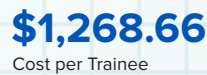

CareerSource Northeast Florida by the Numbers 2018

THE ONE NUMBER YOU NEED TO WRITE DOWN: **904-356-JOBS**

careersourcenortheastflorida.com